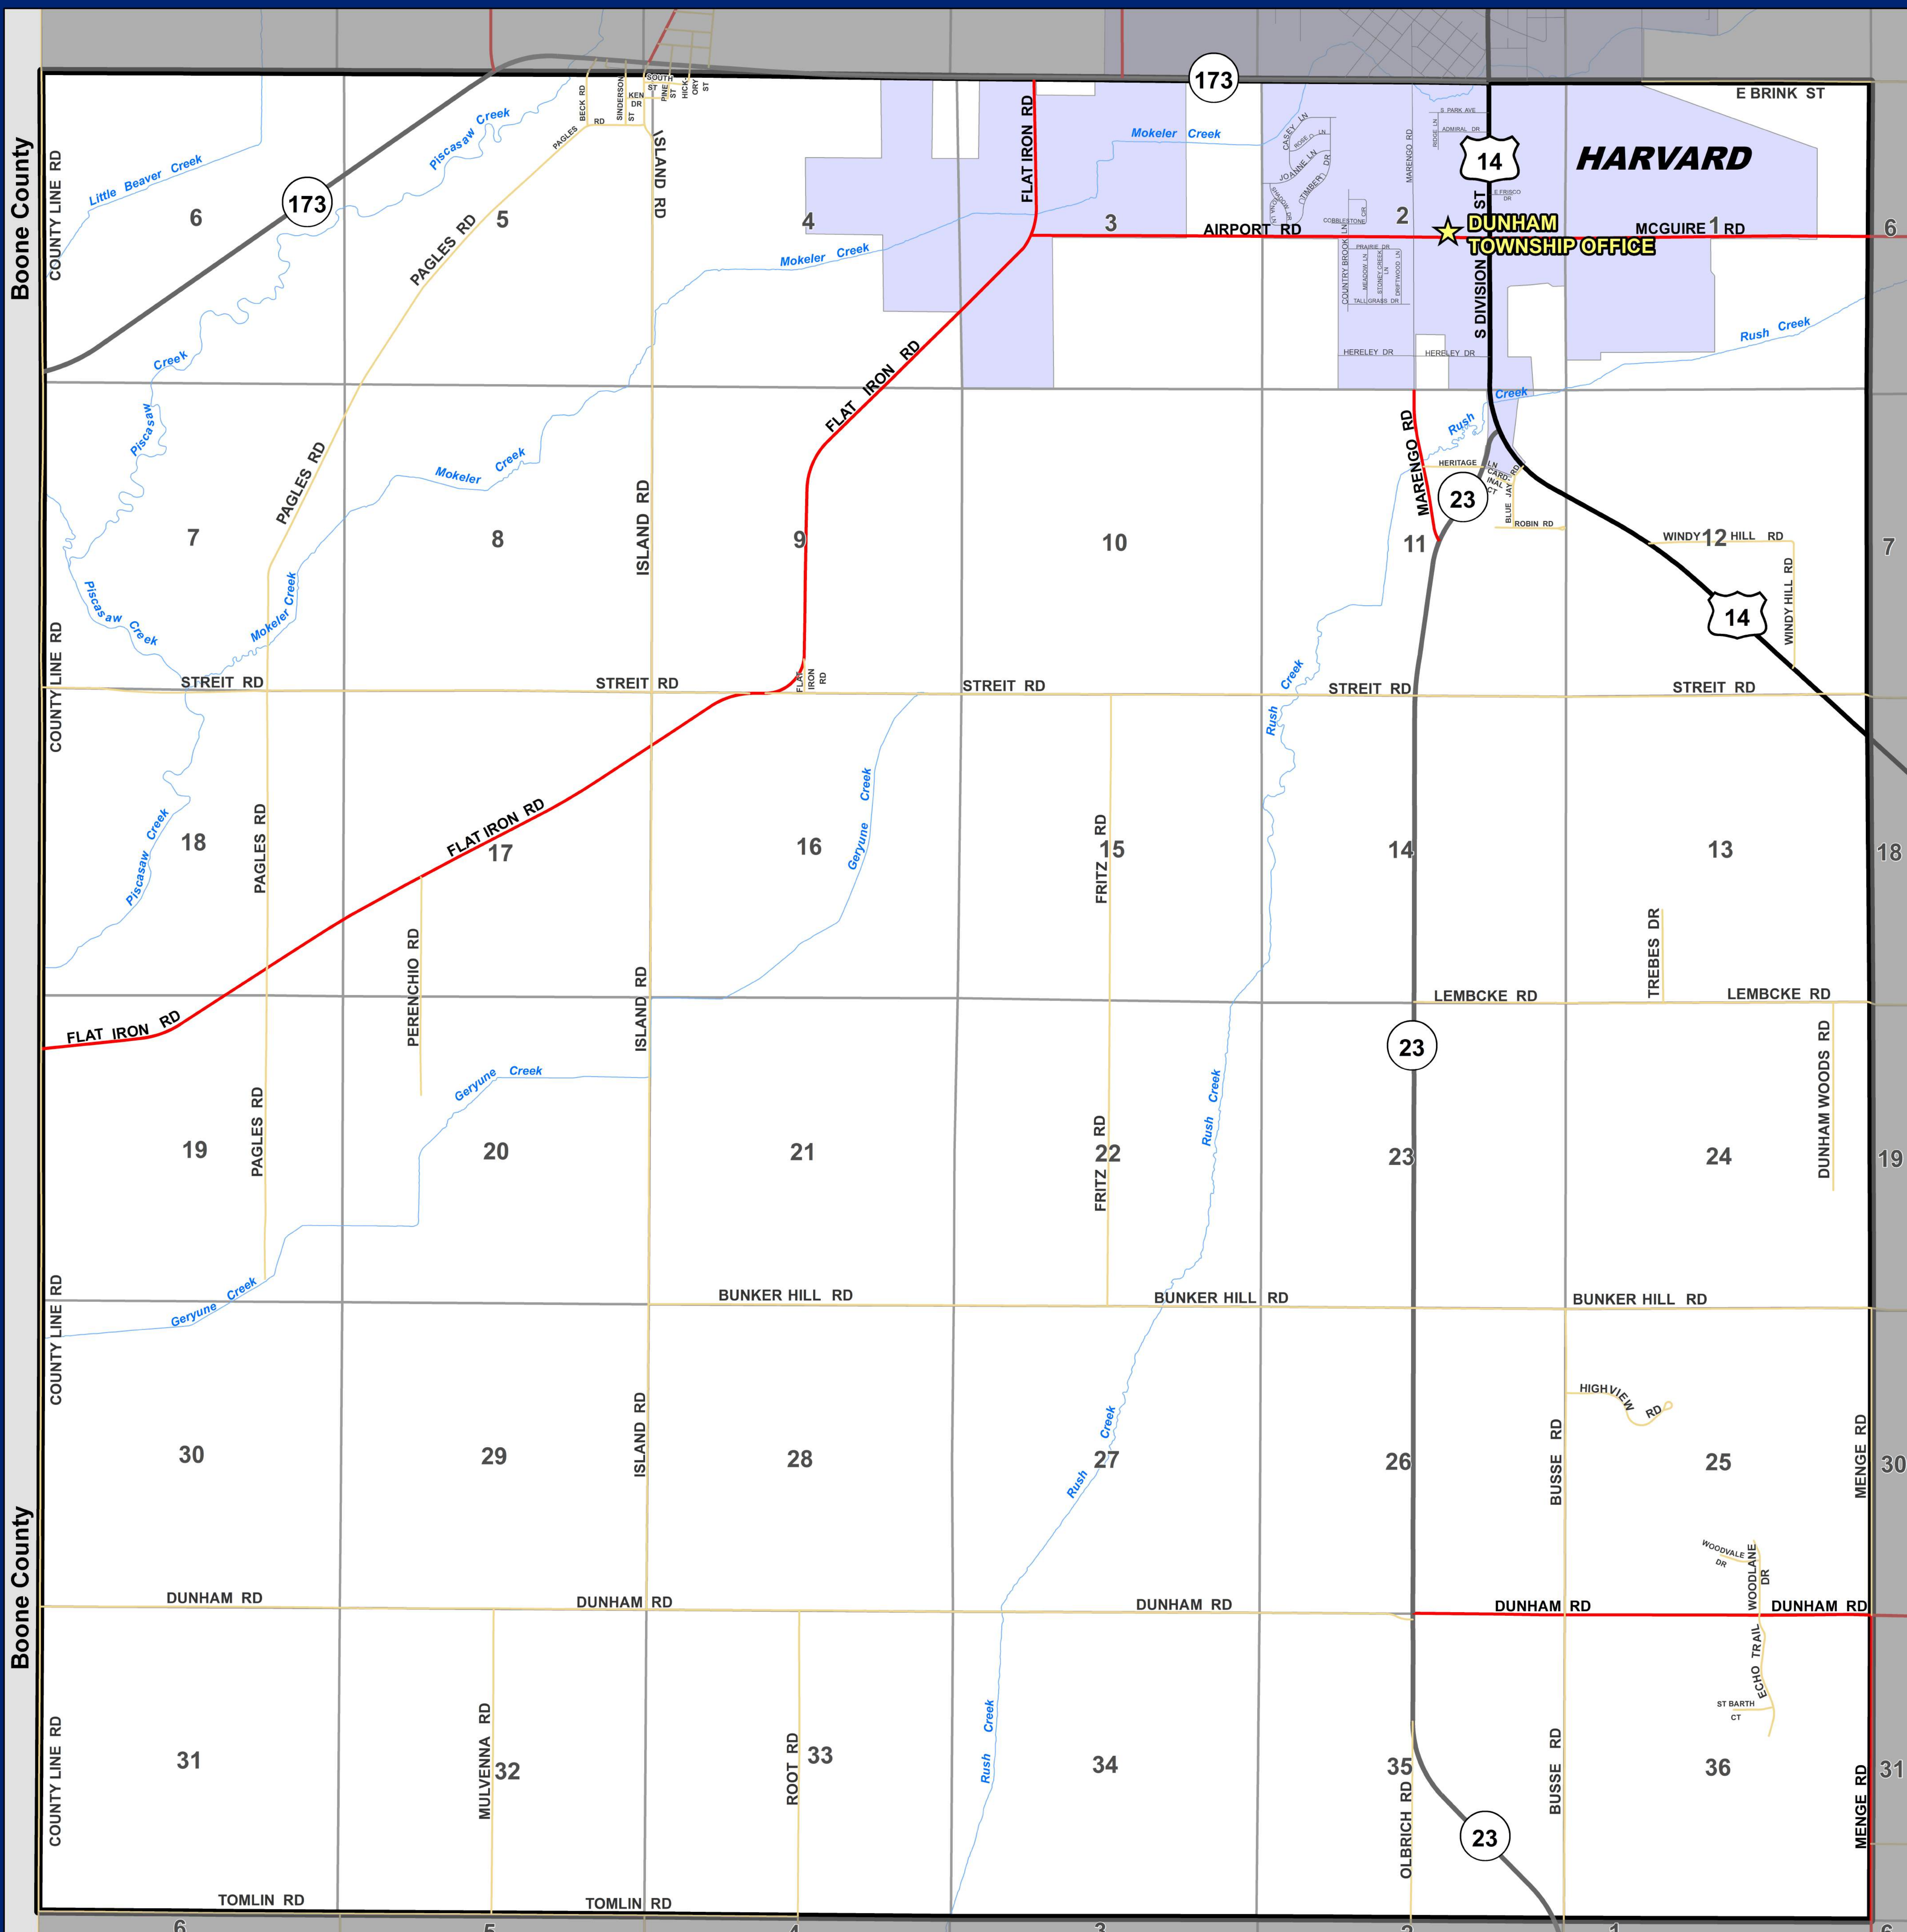

Dunham Township

Legend

Municipal Boundaries		Roads		Water Bodies	
	Harvard		US Route		Water Bodies
			State Route		Rivers, Streams, & Creeks
			County Road		Sections
			Township Road		

Townships

CHEMUNG	ALDEN	HEBRON	RICHMOND	BURTON
	HARTLAND	GREENWOOD	MCHENRY	
MARENGO	SENECA	DORR	NUNDA	
RILEY	CORAL	GRAFTON	ALGONQUIN	

Township Roads (Built)

1 BECK ROAD	19 MENGE ROAD
2 BLUE JAY ROAD	20 MULVENNA ROAD
3 BUNKER HILL ROAD	21 OLBRICH ROAD
4 BUSSE ROAD	22 PAGLES ROAD
5 CARDINAL COURT	23 PERENCHIO ROAD
6 COUNTY LINE ROAD	24 PINE STREET
7 DUNHAM ROAD	25 ROBIN ROAD
8 DUNHAM WOODS ROAD	26 ROOT ROAD
9 E BRINK STREET	27 SINDERSON STREET
10 ECHO TRAIL	28 SOUTH STREET
11 FLAT IRON ROAD	29 ST. BARTH COURT
12 FRITZ ROAD	30 STREIT ROAD
13 HERITAGE LANE	31 TOMLIN ROAD
14 HICKORY STREET	32 TREBES DRIVE
15 HIGHVIEW ROAD	33 WINDY HILL ROAD
16 ISLAND ROAD	34 WOODLANE DRIVE
17 KEN DRIVE	35 WOODVALE DRIVE
18 LEMBCKE ROAD	